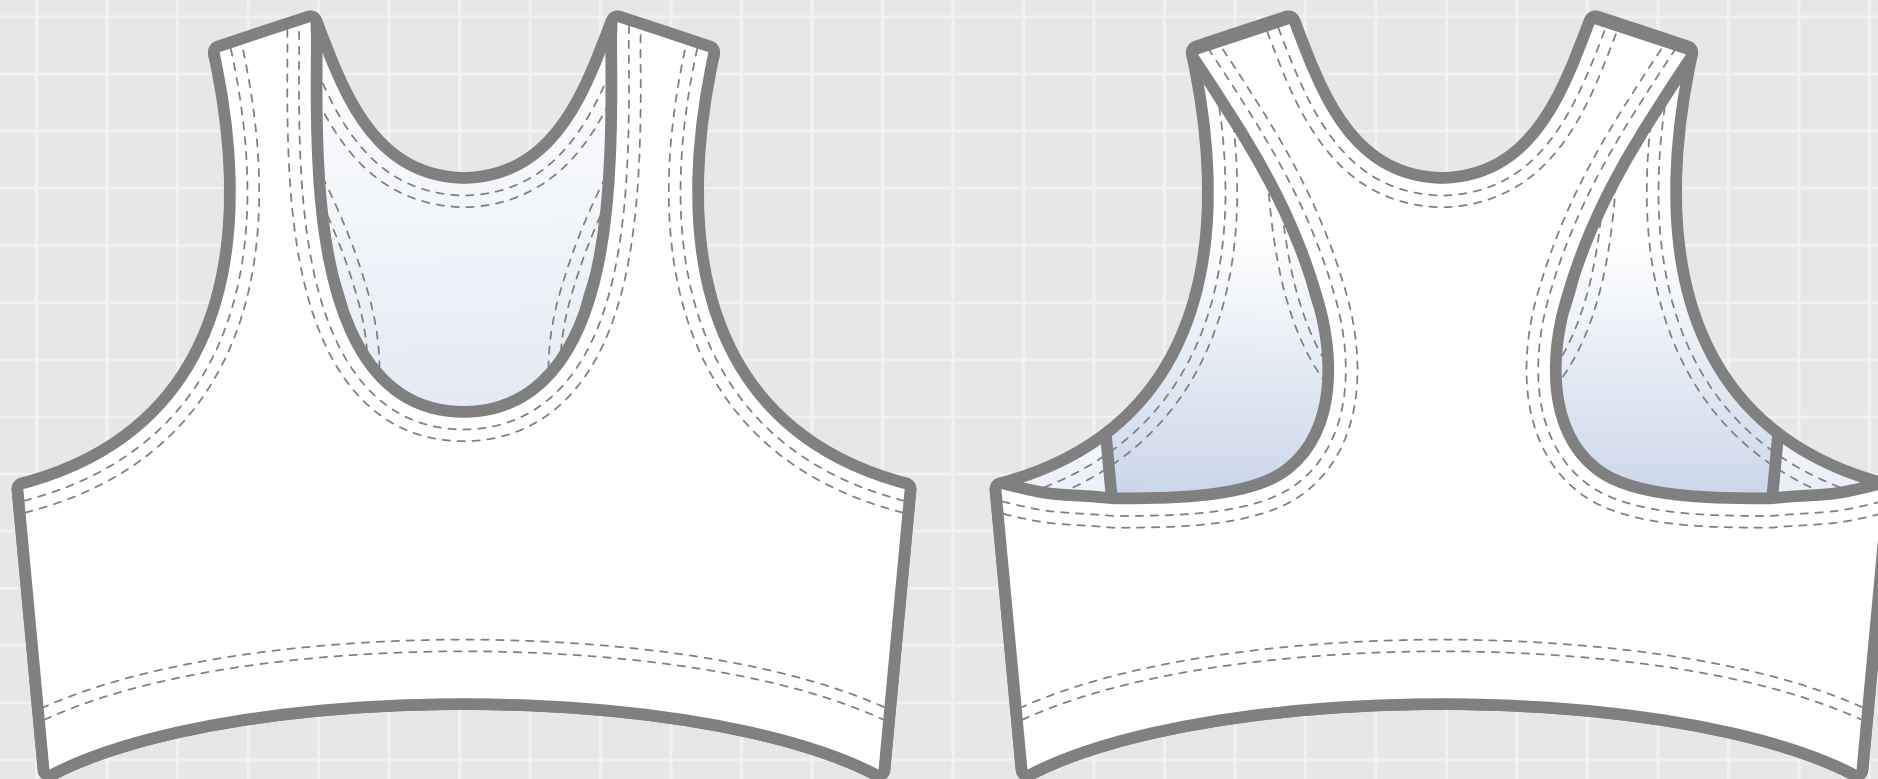

# L01 - Lycra Crop Top - Ladies

Size	L8	L10	L12	L14	L16	L18	L20
Bust (cm)	86	90	94	98	102	106	110

PLEASE TRY ON ACTUAL SIZING KITS FOR BEST RESULTS WHEN SIZING

Measurements can vary by +/- 1cm.