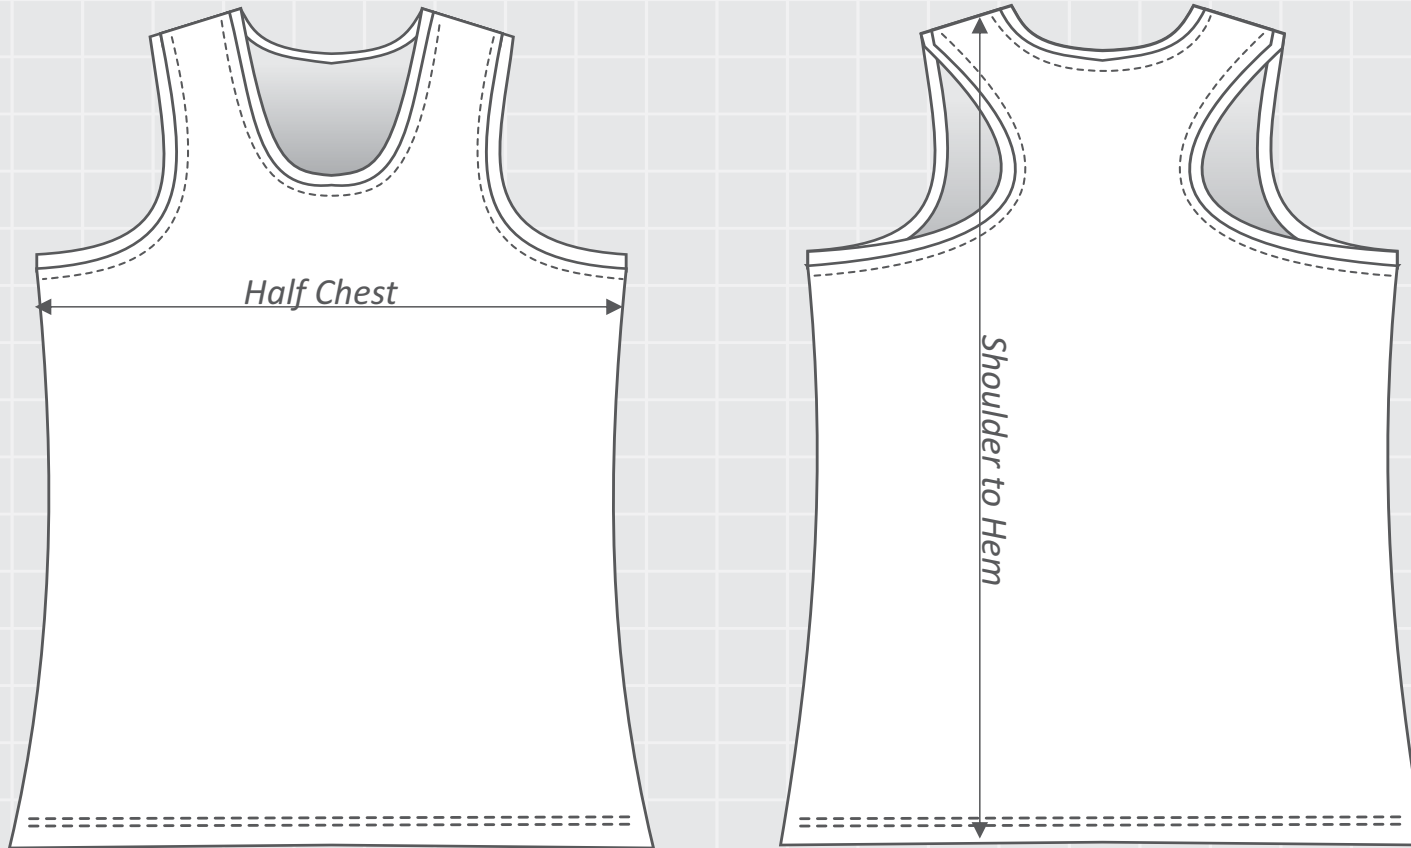

# SL09 - X-Back Singlet - Round Neck - Ladies & Children

Size	C8	C10	C12	C14	L8	L10	L12	L14	L16	L18	L20	L22
Half Chest (cm)	31	33	36	39	40	42	45	48	50	53	56	58
Shoulder to Hem (cm)	50	53	56	61	64	64	68	68	68	72	73	73

All measurements are for the garment not body measurements.  
Measurements can vary by +/- 1cm.